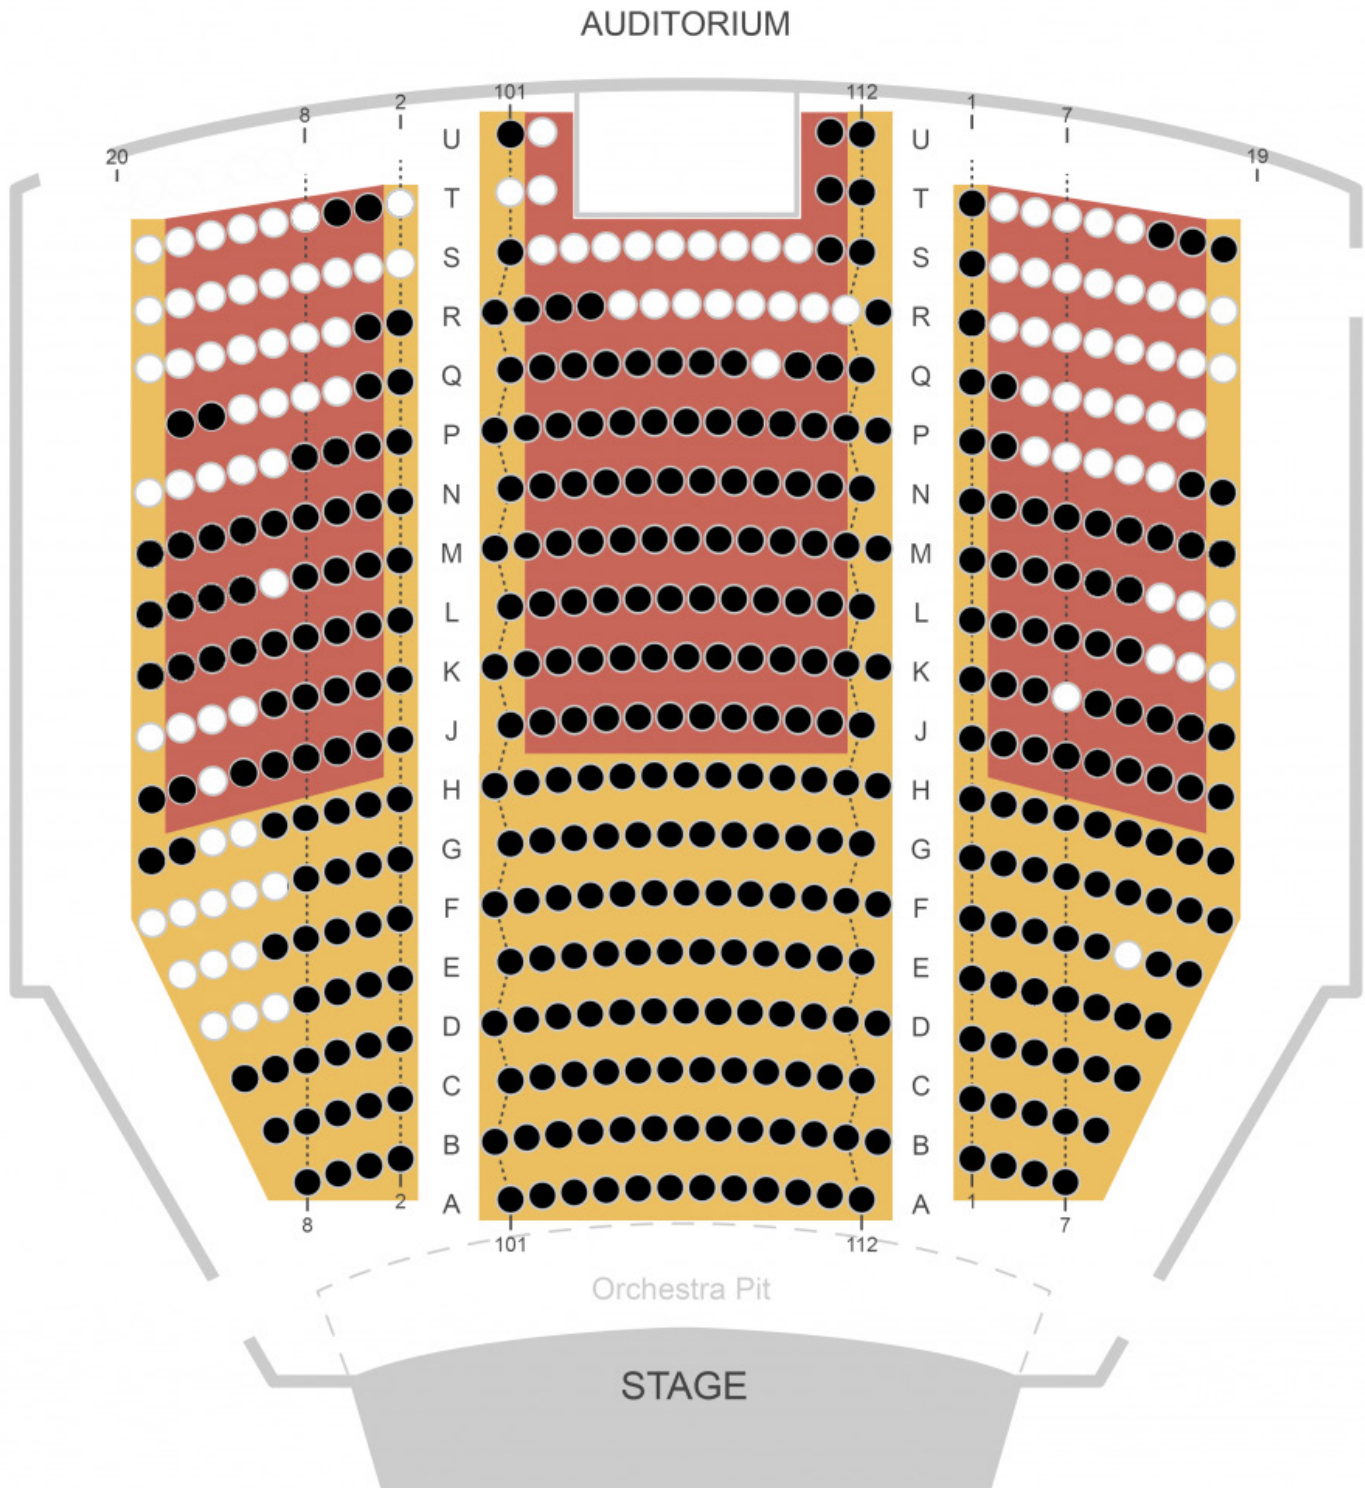

## Seat Sponsorship Availability

Seats marked in white are available for sponsorship.

Those marked in black are already sponsored.

Sponsorship in the gold area is \$1,500 per seat.

Red area seats are \$1,000, and blue area seats are \$750.

## Seat Sponsorship Availability

Seats marked in white are available for sponsorship. Those marked in black are already sponsored. Sponsorship in the gold area is \$1,500 per seat. Red area seats are \$1,000, and blue area seats are \$750. *Confirm the most up-to-date seat availability with Peoples Bank Theatre management at 740-373-0894.*